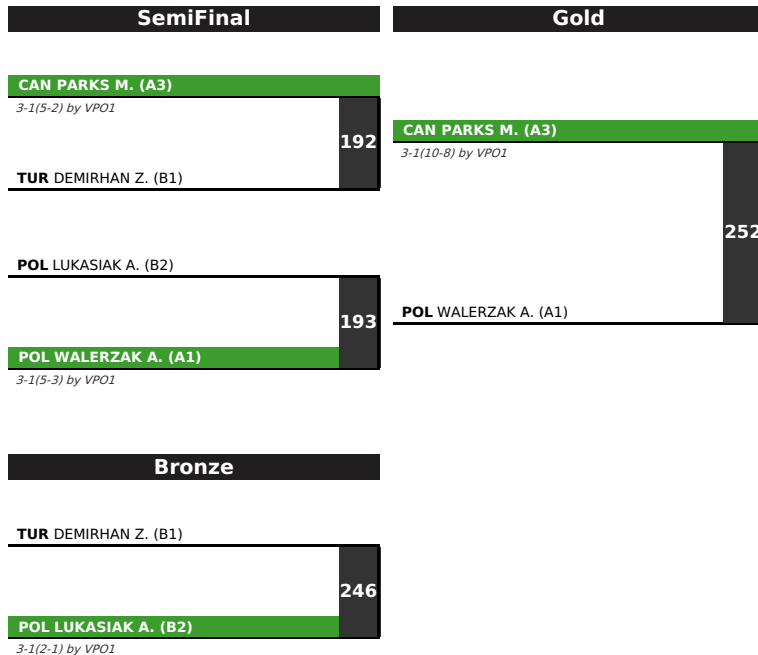

Women's wrestling - Seniors - 50 kg

Group A

Rank	#	Name	NOC	Round 1			Round 2			Round 3			Total	
				Opp.# Match#	C.Pts T.Pts	VP	Opp.# Match#	C.Pts T.Pts	VP	Opp.# Match#	C.Pts T.Pts	VP	C.Pts T.Pts	VP
1	A3 (226)	Madison Bianca PARKS	CAN				A1	4	1	A2	3	1	7	2
							180	10	1	186	9	1	19	
2	A1 (14)	Agata Marta WALERZAK	POL	A2	3	1	A3	0	0				3	1
				175	4		180	0					4	
3	A2 (100)	Emine CATALOGLU	TUR	A1	1	0				A3	0	0	1	0
				175	2					186	0		2	

Group B

Rank	#	Name	NOC	Round 1			Round 2			Round 3			Total	
				Opp.# Match#	C.Pts T.Pts	VP	Opp.# Match#	C.Pts T.Pts	VP	Opp.# Match#	C.Pts T.Pts	VP	C.Pts T.Pts	VP
1	B2 (167)	Anna LUKASIAK	POL	B1	3	1				B3	5	1	8	2
				231	11					187	0		11	
2	B1 (17)	Zehra DEMIRHAN	TUR	B2	1	0	B3	5	1				6	1
				231	3		181	0					3	
3	B3 (243)	Shriyanthika Niroshani SINHALA PEDIGE	SRI				B1	0	0	B2	0	0	0	0
							181	0					187	