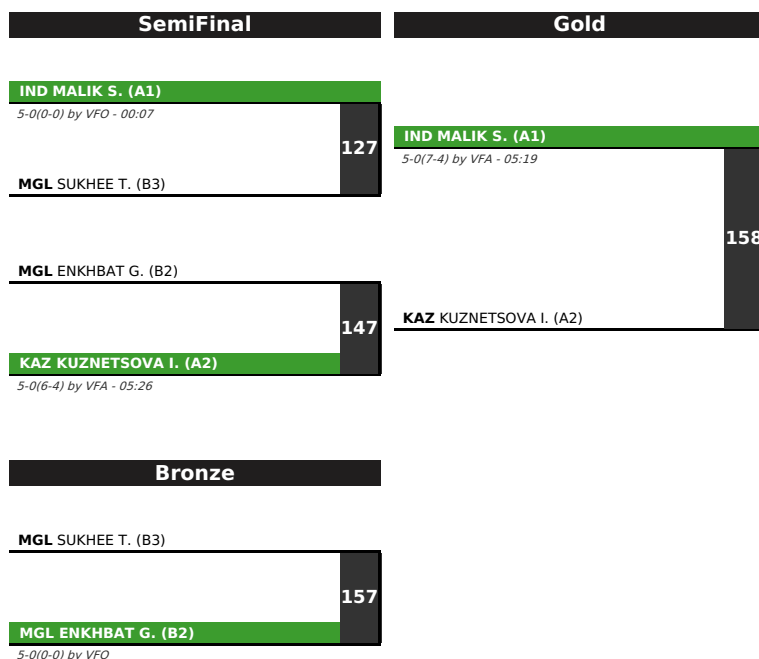

Women's wrestling - Seniors - 62 kg

Group A

| Rank | # | Name | NOC | Round 1 | | | Round 2 | | | Round 3 | | | Total | |
|------|-------------|----------------------|-----|-----------------|----------------|----|-----------------|----------------|----|-----------------|----------------|----|----------------|----|
| | | | | Opp.# Match# | C.Pts T.Pts | VP | Opp.# Match# | C.Pts T.Pts | VP | Opp.# Match# | C.Pts T.Pts | VP | C.Pts T.Pts | VP |
| 1 | A1 (3) | Sakshi MALIK | IND | A2 | 4 | 1 | A3 | 3 | 1 | | | | 7 | 2 |
| | | | | 115 | 10 | | 119 | 9 | | | | | 19 | |
| 2 | A2 (66) | Irina KUZNETSOVA | KAZ | A1 | 0 | 0 | | | | A3 | 4 | 1 | 4 | 1 |
| | | | | 115 | 0 | | | | | 123 | 11 | | 11 | |
| 3 | A3 (185) | Rushana ABDIRASULOVA | UZB | | | | A1 | 1 | 0 | A2 | 1 | 0 | 2 | 0 |
| | | | | | | | | | | 119 | 3 | | | |

Group B

| Rank | # | Name | NOC | Round 1 | | | Round 2 | | | Round 3 | | | Total | |
|------|-------------|------------------------|-----|-----------------|----------------|----|-----------------|----------------|----|-----------------|----------------|----|----------------|----|
| | | | | Opp.# Match# | C.Pts T.Pts | VP | Opp.# Match# | C.Pts T.Pts | VP | Opp.# Match# | C.Pts T.Pts | VP | C.Pts T.Pts | VP |
| 1 | B2 (123) | Gantuya ENKHBAT | MGL | B1 | 5 | 1 | | | | B3 | 5 | 1 | 10 | 2 |
| | | | | 95 | 0 | | | | | 142 | 0 | | 0 | |
| 2 | B3 (217) | Tserenchimed SUKHEE | MGL | | | | B1 | 0 | 0 | B2 | 0 | 0 | 0 | 0 |
| | | | | | | | | | | 99 | 0 | | 142 | |
| 2 | B1 (27) | Khongorzul BOLDSAIXHAN | MGL | B2 | 0 | 0 | B3 | 0 | 0 | | | | 0 | 0 |
| | | | | 95 | 0 | | | | | 99 | 0 | | | |